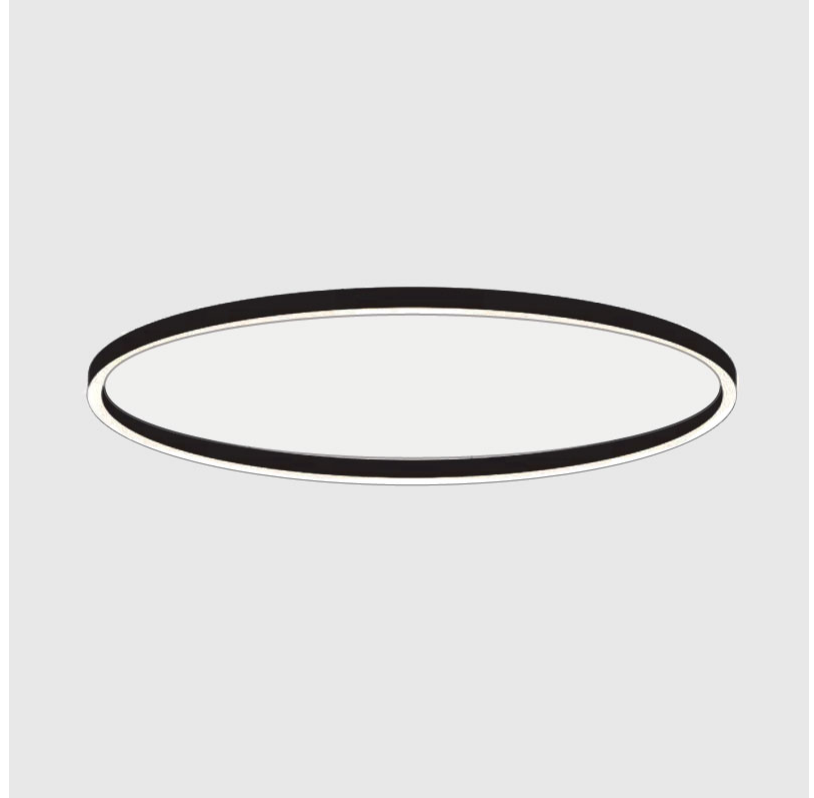

1. To build a product code in our configurator select the specify button on the base model # product page
2. To build a manual product code on this datasheet choose from the options listed below in blue font and add the suffix to the base model #

GENERAL

Series: Glorious
Subseries: Glorious Slim
Brand: Prolicht
Division: Architectural
Mounting Type: Surface
Mounting Location: Ceiling
Subcategory: Ambient

PHYSICAL

Shape: Round
Diameter (mm): 3000
Diameter (in): 118 1/8
Height (mm): 90
Height (in): 3 9/16
Light Distribution: Direct
Weight (kg): 26.284
Weight (lbs): 57.83
Diffuser: PMMA - Opal or Micro-Prism
Fixture Finish: SSR / BKV / CWI / CRY / HAB / UFT / ITA / RUA / FTG / MYG / LOD / PUS / FRO / FUP / KIA / POP / BLS / SPG / MEY / GOH / GUM / CHC / COM / ABZ / JAG / OBR / MOS / ROR
Fixture Material: Aluminum

ELECTRICAL

Lamp Type: LED (Zhaga Standard)
Input Wattage (W): 224
Total Output Wattage (W): 192
Dimming: Tri-Mode (Non-Dimming and Phase Dimming (120Vac only) and 0-10V Dimming)
Driver Included: Yes
Driver Location: Integrated
Driver Type: Constant Current - Universal
Driver Class: Class 2
Input Voltage (V): 120 - 277
Constant Current (MA): 350

LED

Color Temperature (°K): 3000 / 3500 / 4000
Max. Delivered Lumen (lm): 27160 / 27724 / 28290
CRI: >80 CRI
Efficiency (%): 88.4
Lamp Life (hrs): 50000

OPTICAL

RATINGS AND CERTIFICATIONS

Certified By: Certified for North American Standards
IP rating: IP20